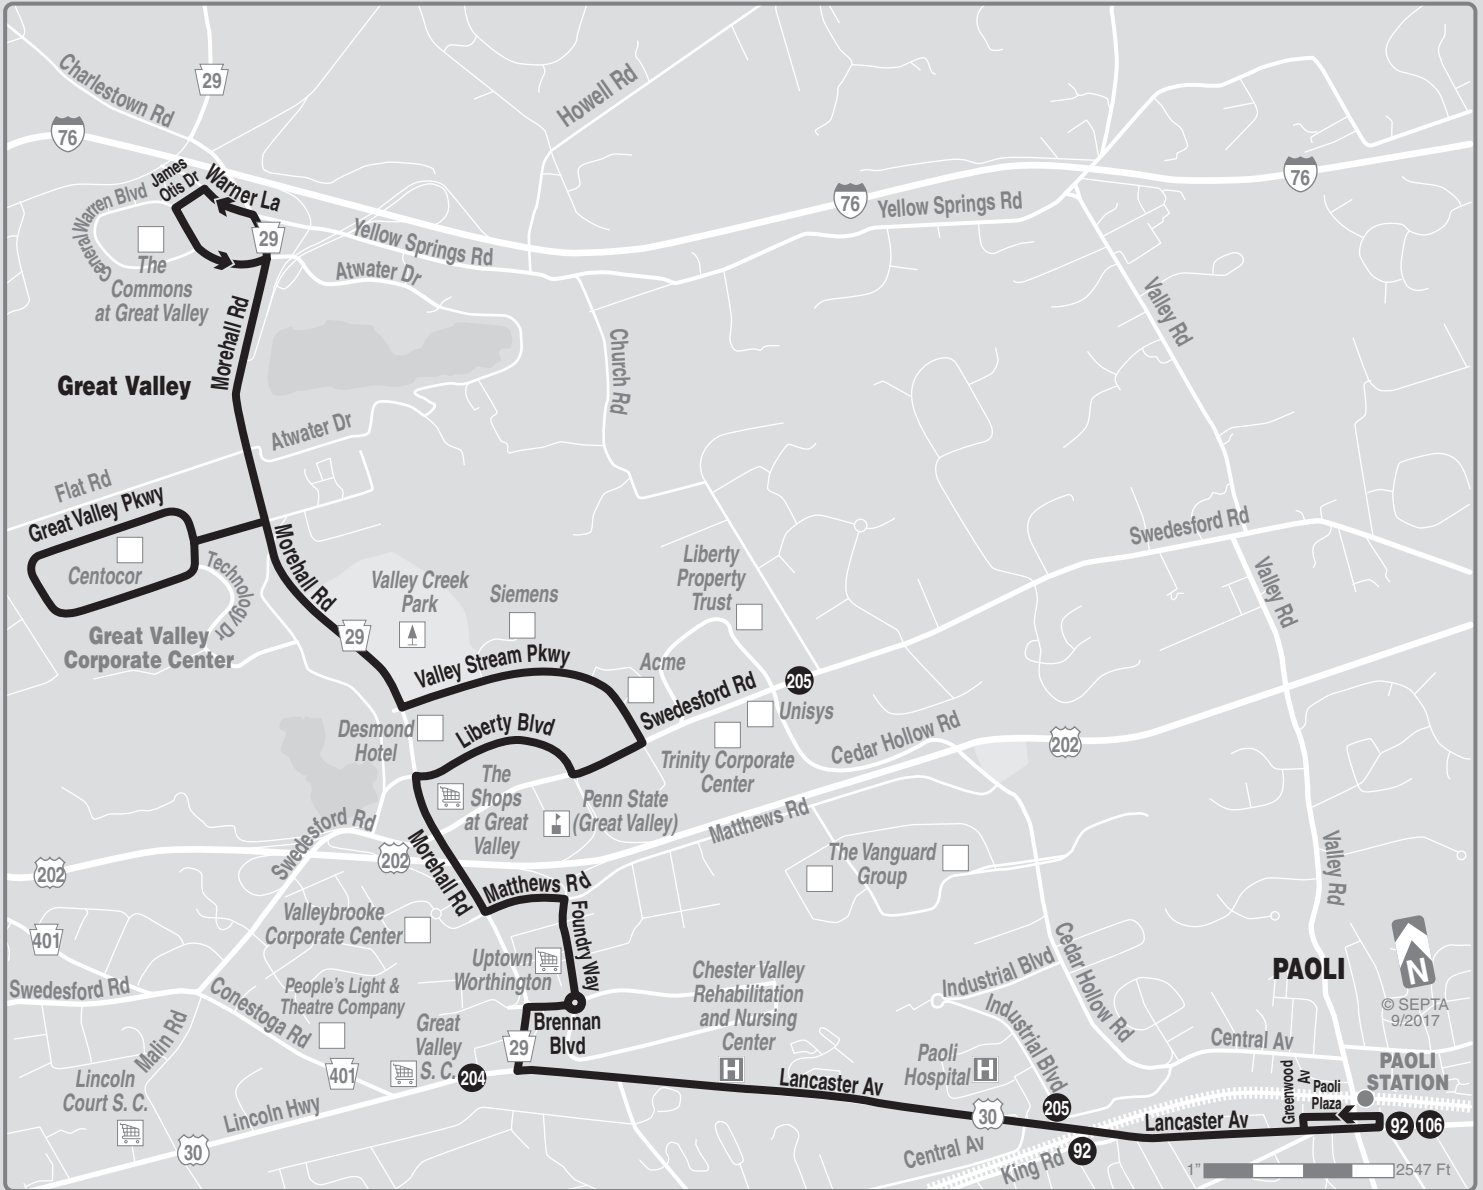

REVISED March 11, 2019

206

Effective February 25, 2019

The Commons at Great Valley to Paoli Station

Serving Great Valley
Corporate Center

SEPTA IN REAL TIME
Real Time tools on our apps puts up-to-the-minute
service information right at your fingertips

MONDAYS THROUGH FRIDAYS

To The Commons at Great Valley

| Paoli Station | Uptown Worthington | Liberty Blvd and Swedesford Rd | Valley Stream Pkwy and PA Route 29 | Great Valley Pkwy and Technology Dr | Gen Warren Blvd and James Otis Dr (The Commons at Great Valley) |
|-------------------|--------------------|-----------------------------------|---------------------------------------|--|---|
| AM SERVICE | | | | | |
| 6.29 | 6.35 | 6.41 | 6.42 | 6.50 | 6.55 |
| 6.58 | 7.04 | 7.10 | 7.12 | 7.20 | 7.25 |
| 7.33 | 7.39 | 7.45 | 7.47 | 7.55 | 8.00 |
| 8.18 | 8.25 | 8.31 | 8.32 | 8.40 | 8.45 |
| 8.31 | 8.38 | 8.44 | 8.45 | 8.53 | 8.58 |
| 9.11 | 9.18 | 9.24 | 9.25 | 9.33 | 9.37 |
| 9.35 | 9.42 | 9.47 | 9.48 | 9.56 | 10.00 |
| 10.39 | 10.46 | 10.51 | 10.52 | 10.59 | 11.02 |

To Paoli Station

| Gen Warren Blvd and James Otis Dr (The Commons at Great Valley) | Great Valley Pkwy and Technology Dr | Valley Stream Pkwy and PA Route 29 | Liberty Blvd and Swedesford Rd | Uptown Worthington | Paoli Station |
|---|--|---------------------------------------|-----------------------------------|--------------------|---------------|
| PM SERVICE | | | | | |
| 3.20 | 3.26 | 3.30 | 3.33 | 3.39 | 3.48 |
| 3.41 | 3.47 | 3.51 | 3.54 | 4.00 | 4.11 |
| 4.21 | 4.27 | 4.31 | 4.34 | 4.40 | 4.50 |
| 4.46 | 4.52 | 4.56 | 4.59 | 5.05 | 5.15 |
| 5.20 | 5.26 | 5.30 | 5.33 | 5.39 | 5.49 |
| 5.52 | 5.58 | 6.02 | 6.05 | 6.10 | 6.19 |